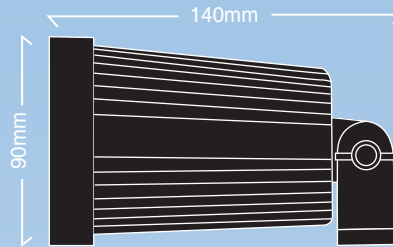

## Outdoor GU10 and MR16 Spotlights

- The Frog outdoor light includes components enabling the fitting to be either surface mounted or inserted into the ground via a spike.
- The fitting is IP66 rated making it ideal for outdoor use.
- The powerful beam will highlight the features of your garden, bringing it to life after dark.

	240V	12V
Construction	Plastic	Plastic
Glass Construction	Tempered	Tempered
Lampholder	GU10	MR16
Maximum Wattage	50W	50W
Diameter	90mm	90mm
Length	140mm	140mm
IP Rating	IP66	IP66
Voltage	240V	12V

Frog With Surface Mount