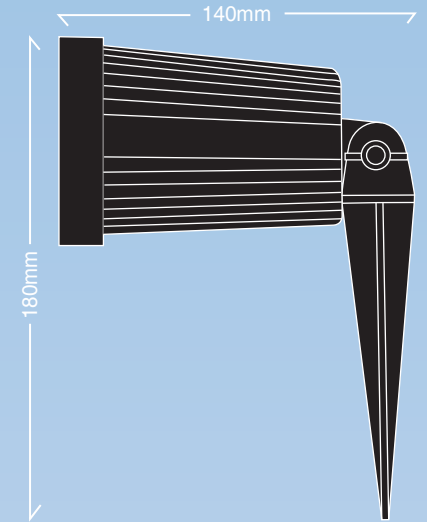

Frog With Spike